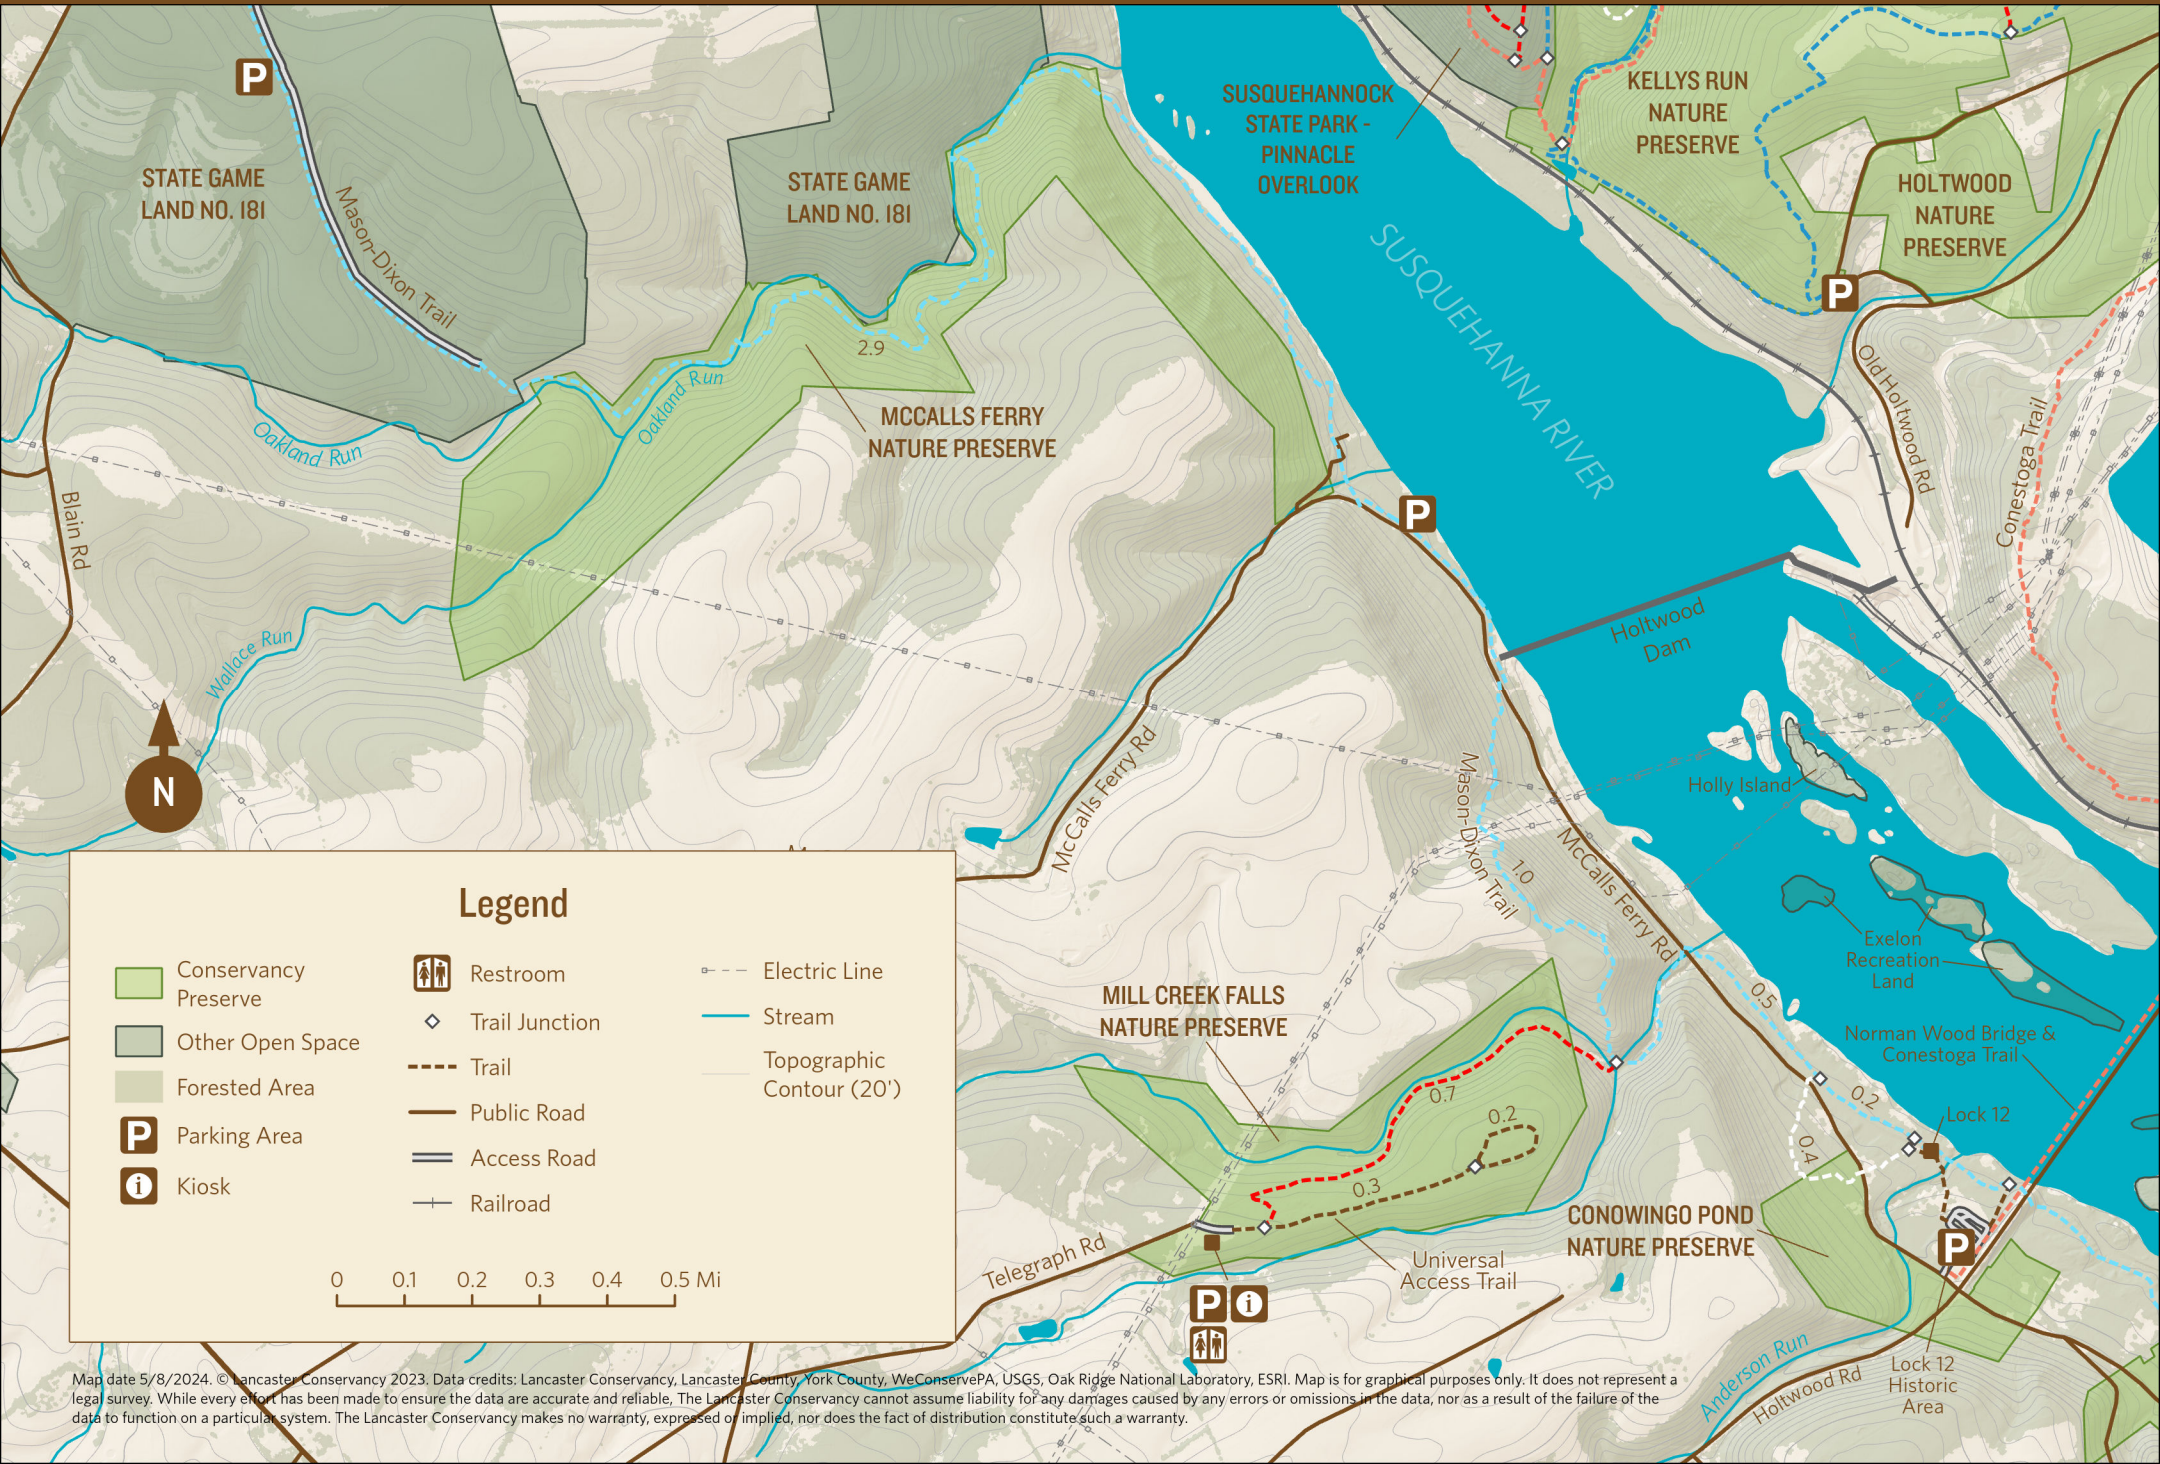

Mill Creek Falls Nature Preserve Area Trail Map

Map date 5/8/2024. © Lancaster Conservancy 2023. Data credits: Lancaster Conservancy, Lancaster County, York County, WeConservePA, USGS, Oak Ridge National Laboratory, ESRI. Map is for graphical purposes only. It does not represent a legal survey. While every effort has been made to ensure the data are accurate and reliable, The Lancaster Conservancy cannot assume liability for any damages caused by any errors or omissions in the data, nor as a result of the failure of the data to function on a particular system. The Lancaster Conservancy makes no warranty, expressed or implied, nor does the fact of distribution constitute such a warranty.