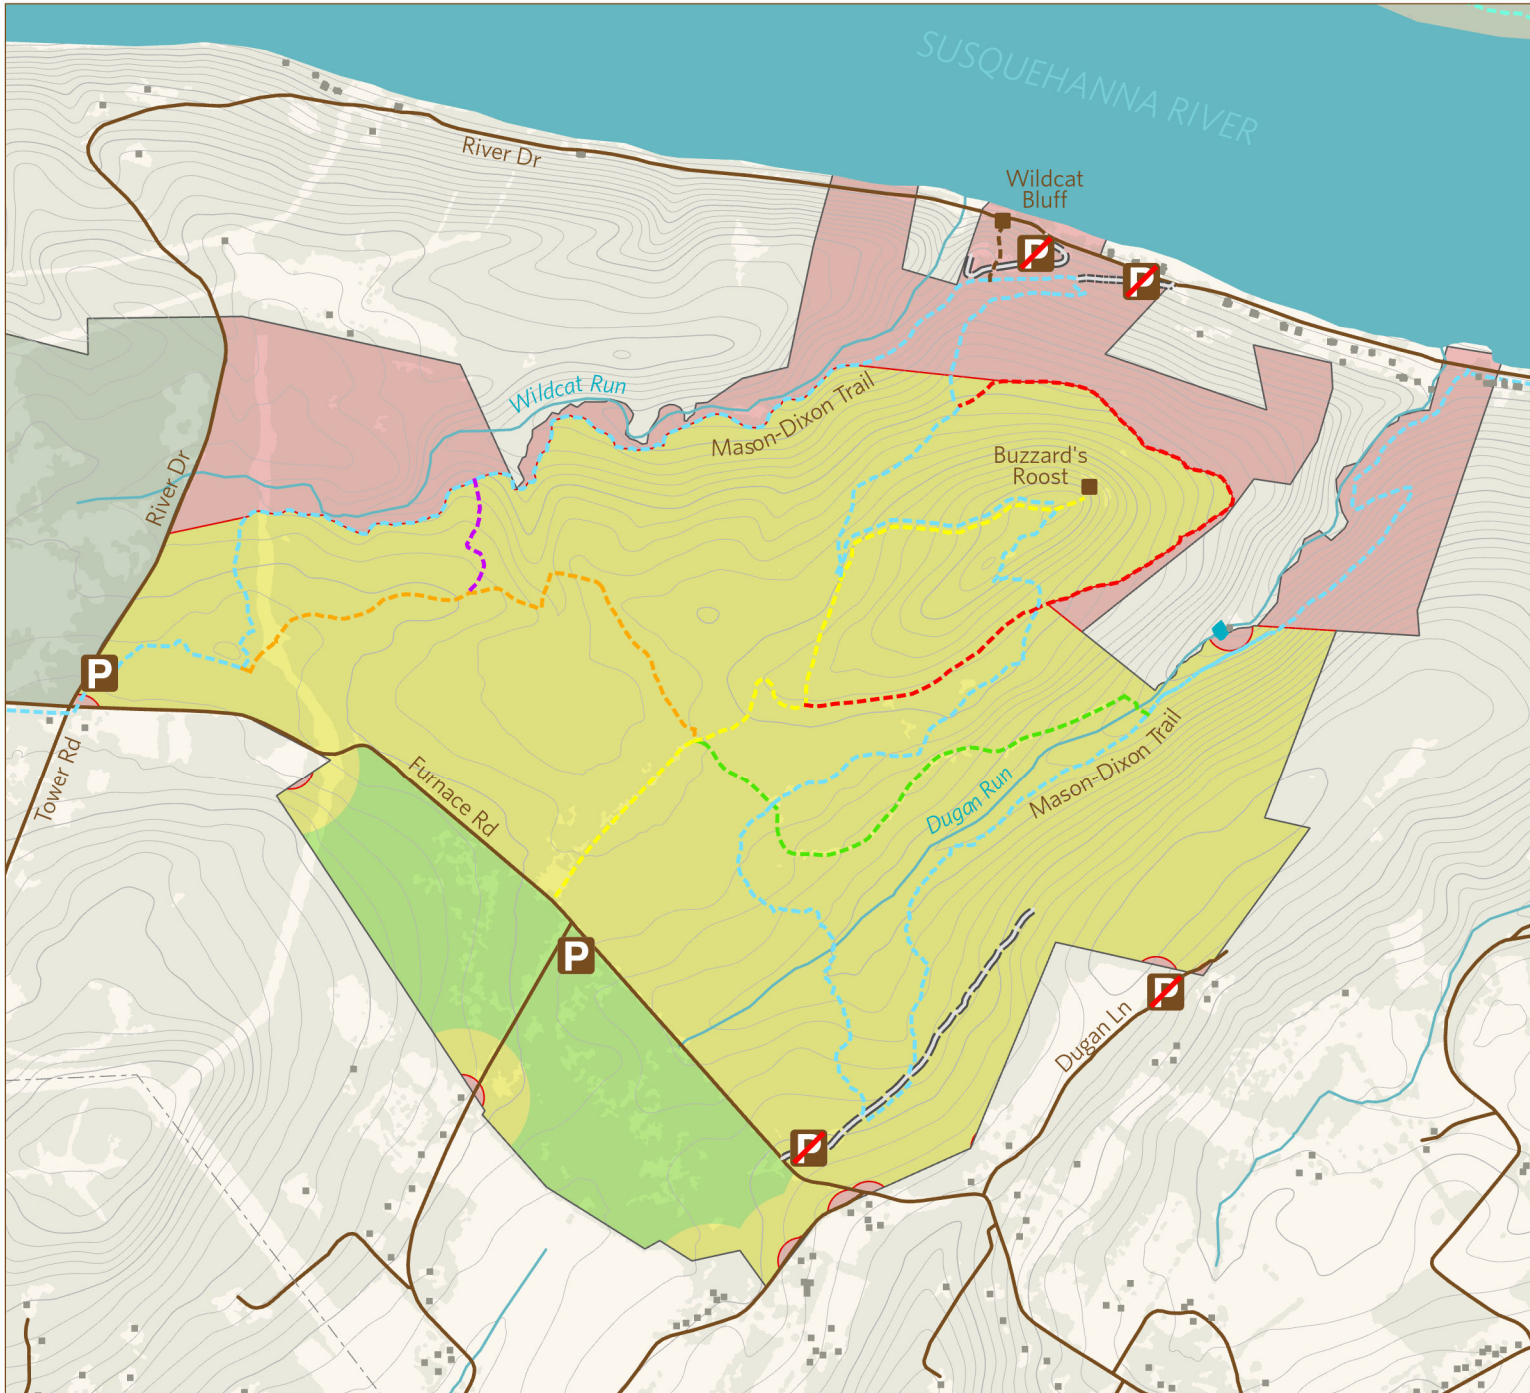

Robert A. Kinsley Nature Preserve Hunting Map

LEGEND

- | | |
|---------------------------|---------------------------|
| No Hunting Zone | No Parking |
| Archery Only Hunting Zone | Building |
| Mixed Use Hunting Zone | Public Road |
| Other Open Space | Electric Line |
| Forested Area | Stream |
| Public Parking | Topographic Contour (20') |

HUNTER INFORMATION

- Pennsylvania Game Commission (PGC) rules and regulations apply on all Conservancy preserves.
- Hunters are responsible for observing all PGC safety zones. No archery hunting within 50 yards and no firearm hunting within 150 yards of any building.
- Please respect our neighbors by never entering private property without first getting permission from the landowner.
- In the event hunting zones or property boundaries shown on map conflict with boundary markers posted on the ground, always follow posted signs and markers.