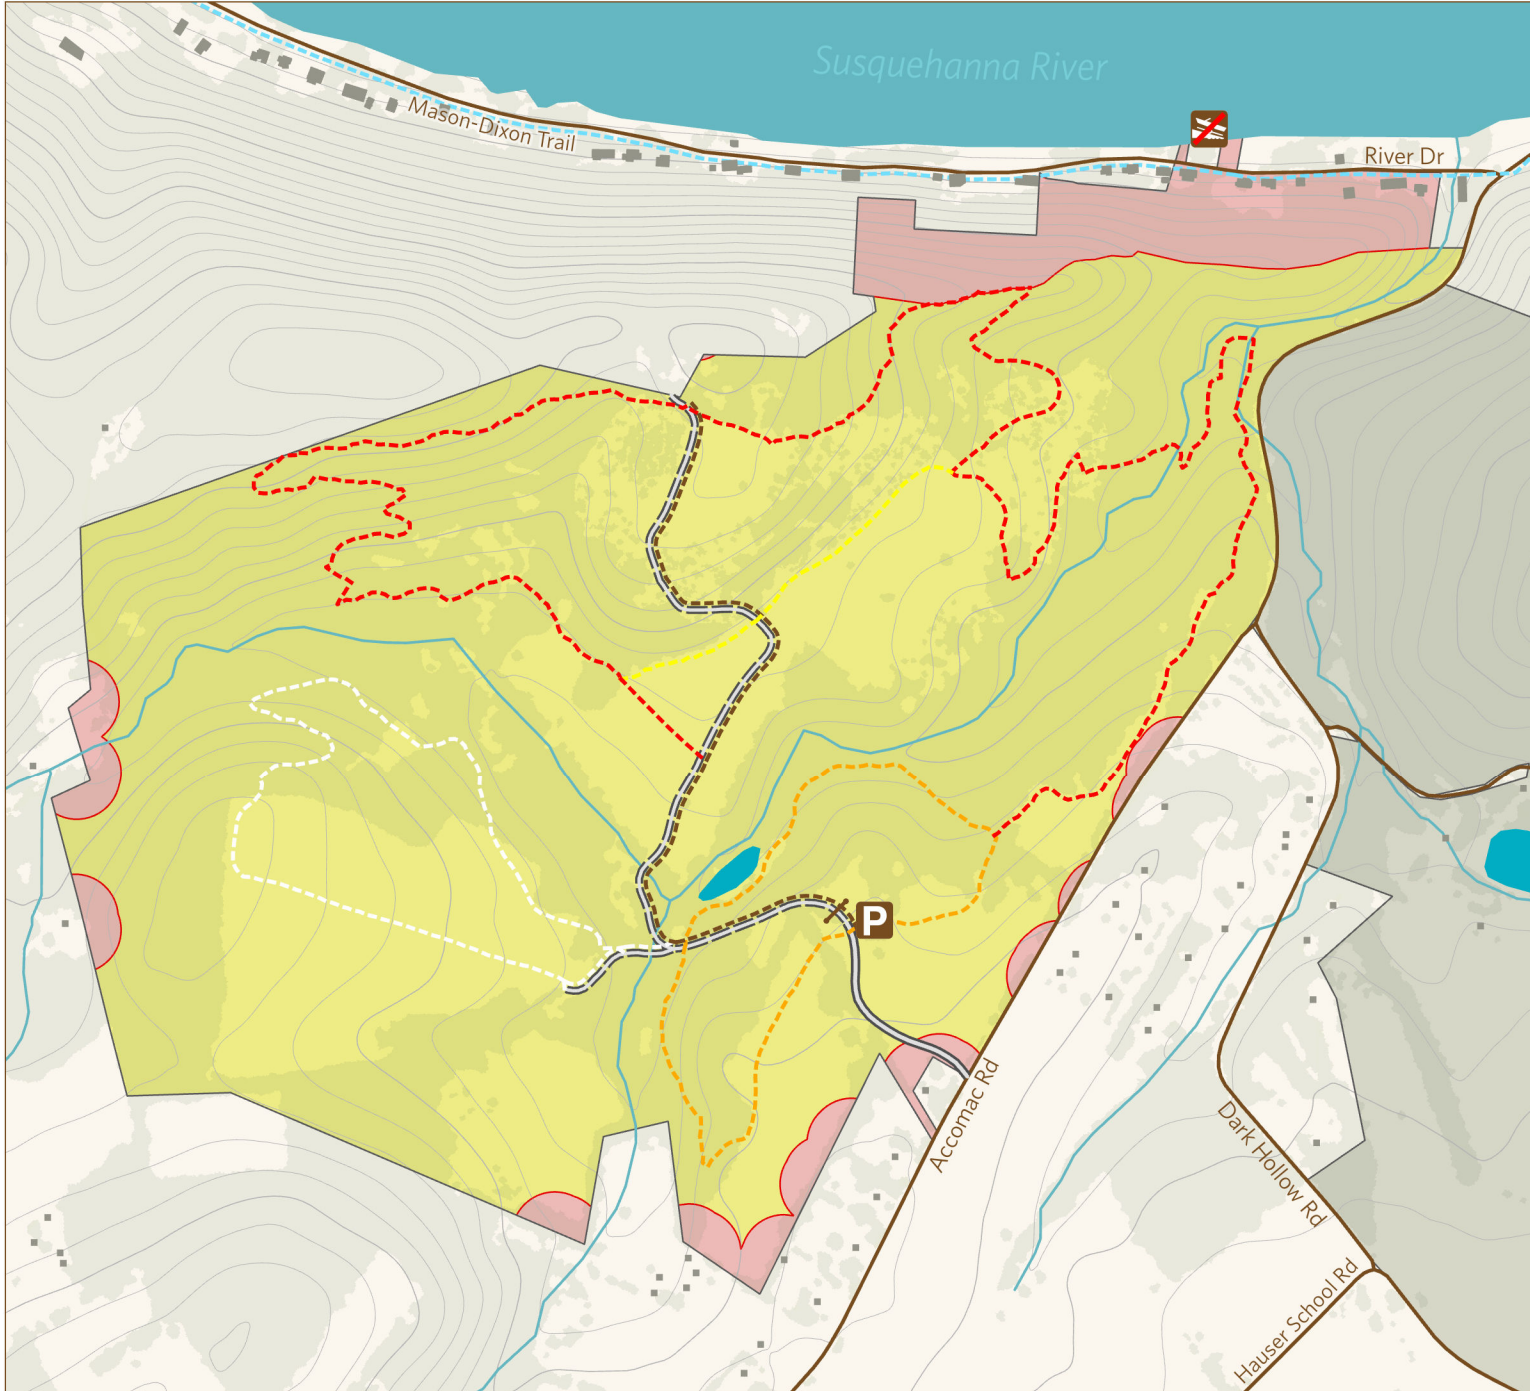

Wizard Ranch Nature Preserve Hunting Map

Legend

- | | |
|---|---|
|  No Hunting Zone |  Access Road |
|  Archery Only Hunting Zone |  Service Road (closed to public) |
|  Public Parking |  Trail |
|  No Parking |  Stream |
|  Building |  Topographic Contour (20') |
|  Public Road |  Forested Area |

Hunter Information

- Pennsylvania Game Commission (PGC) rules and regulations apply on all Conservancy preserves.
- Hunters are responsible for observing all PGC safety zones. No archery hunting within 50 yards and no firearm hunting within 150 yards of any building.
- Please respect our neighbors by never entering private property without first getting permission from the landowner.
- In the event hunting zones or property boundaries shown on map conflict with boundary markers posted on the ground, always follow posted signs and markers.