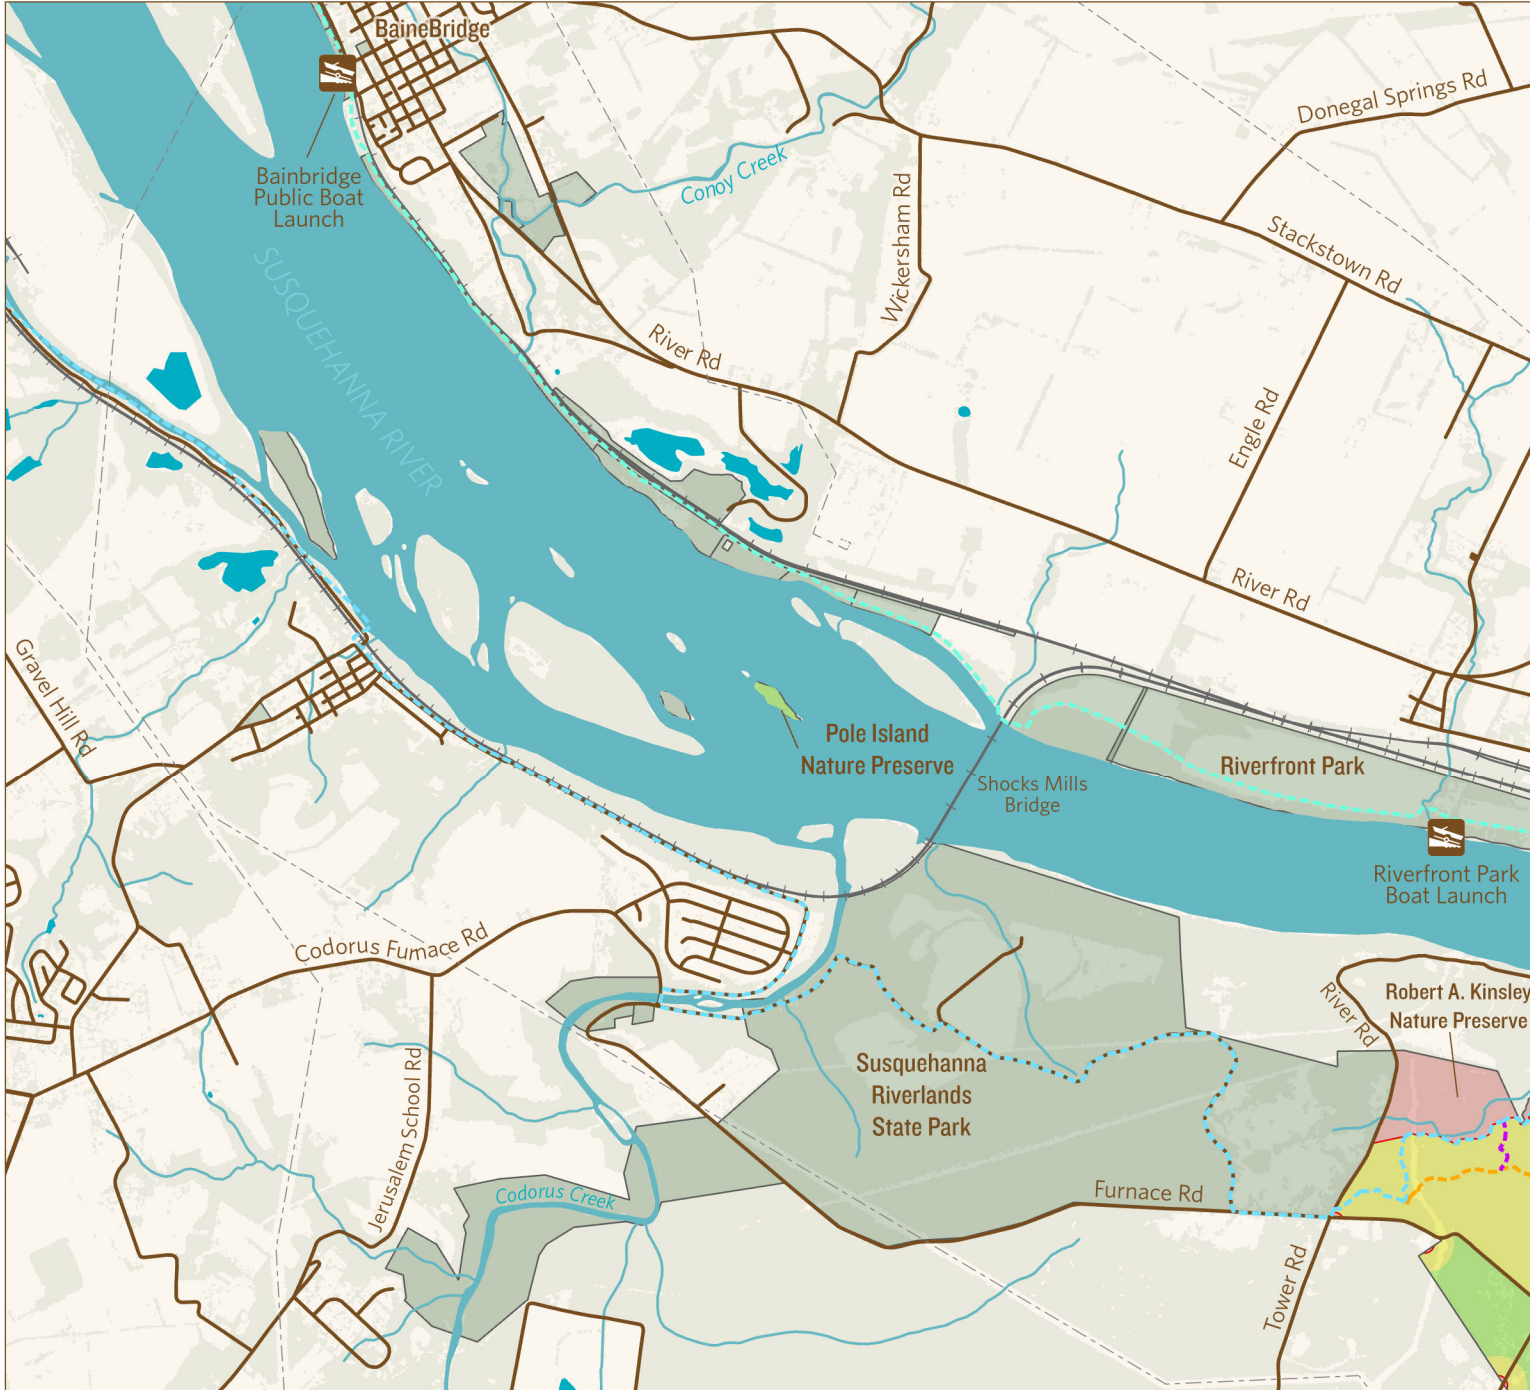

Pole Island Nature Preserve Hunting Map

Legend

No Hunting Zone	Building
Archery Only Hunting Zone	Public Road
Mixed Use Hunting Zone	Stream
Public Parking	Topographic Contour (20')
Boat Launch	Other Open Space
	Forested Area

Hunter Information

- Pennsylvania Game Commission (PGC) rules and regulations apply on all Conservancy preserves.
- Hunters are responsible for observing all PGC safety zones. No archery hunting within 50 yards and no firearm hunting within 150 yards of any building.
- Please respect our neighbors by never entering private property without first getting permission from the landowner.
- In the event hunting zones or property boundaries shown on map conflict with boundary markers posted on the ground, always follow posted signs and markers.