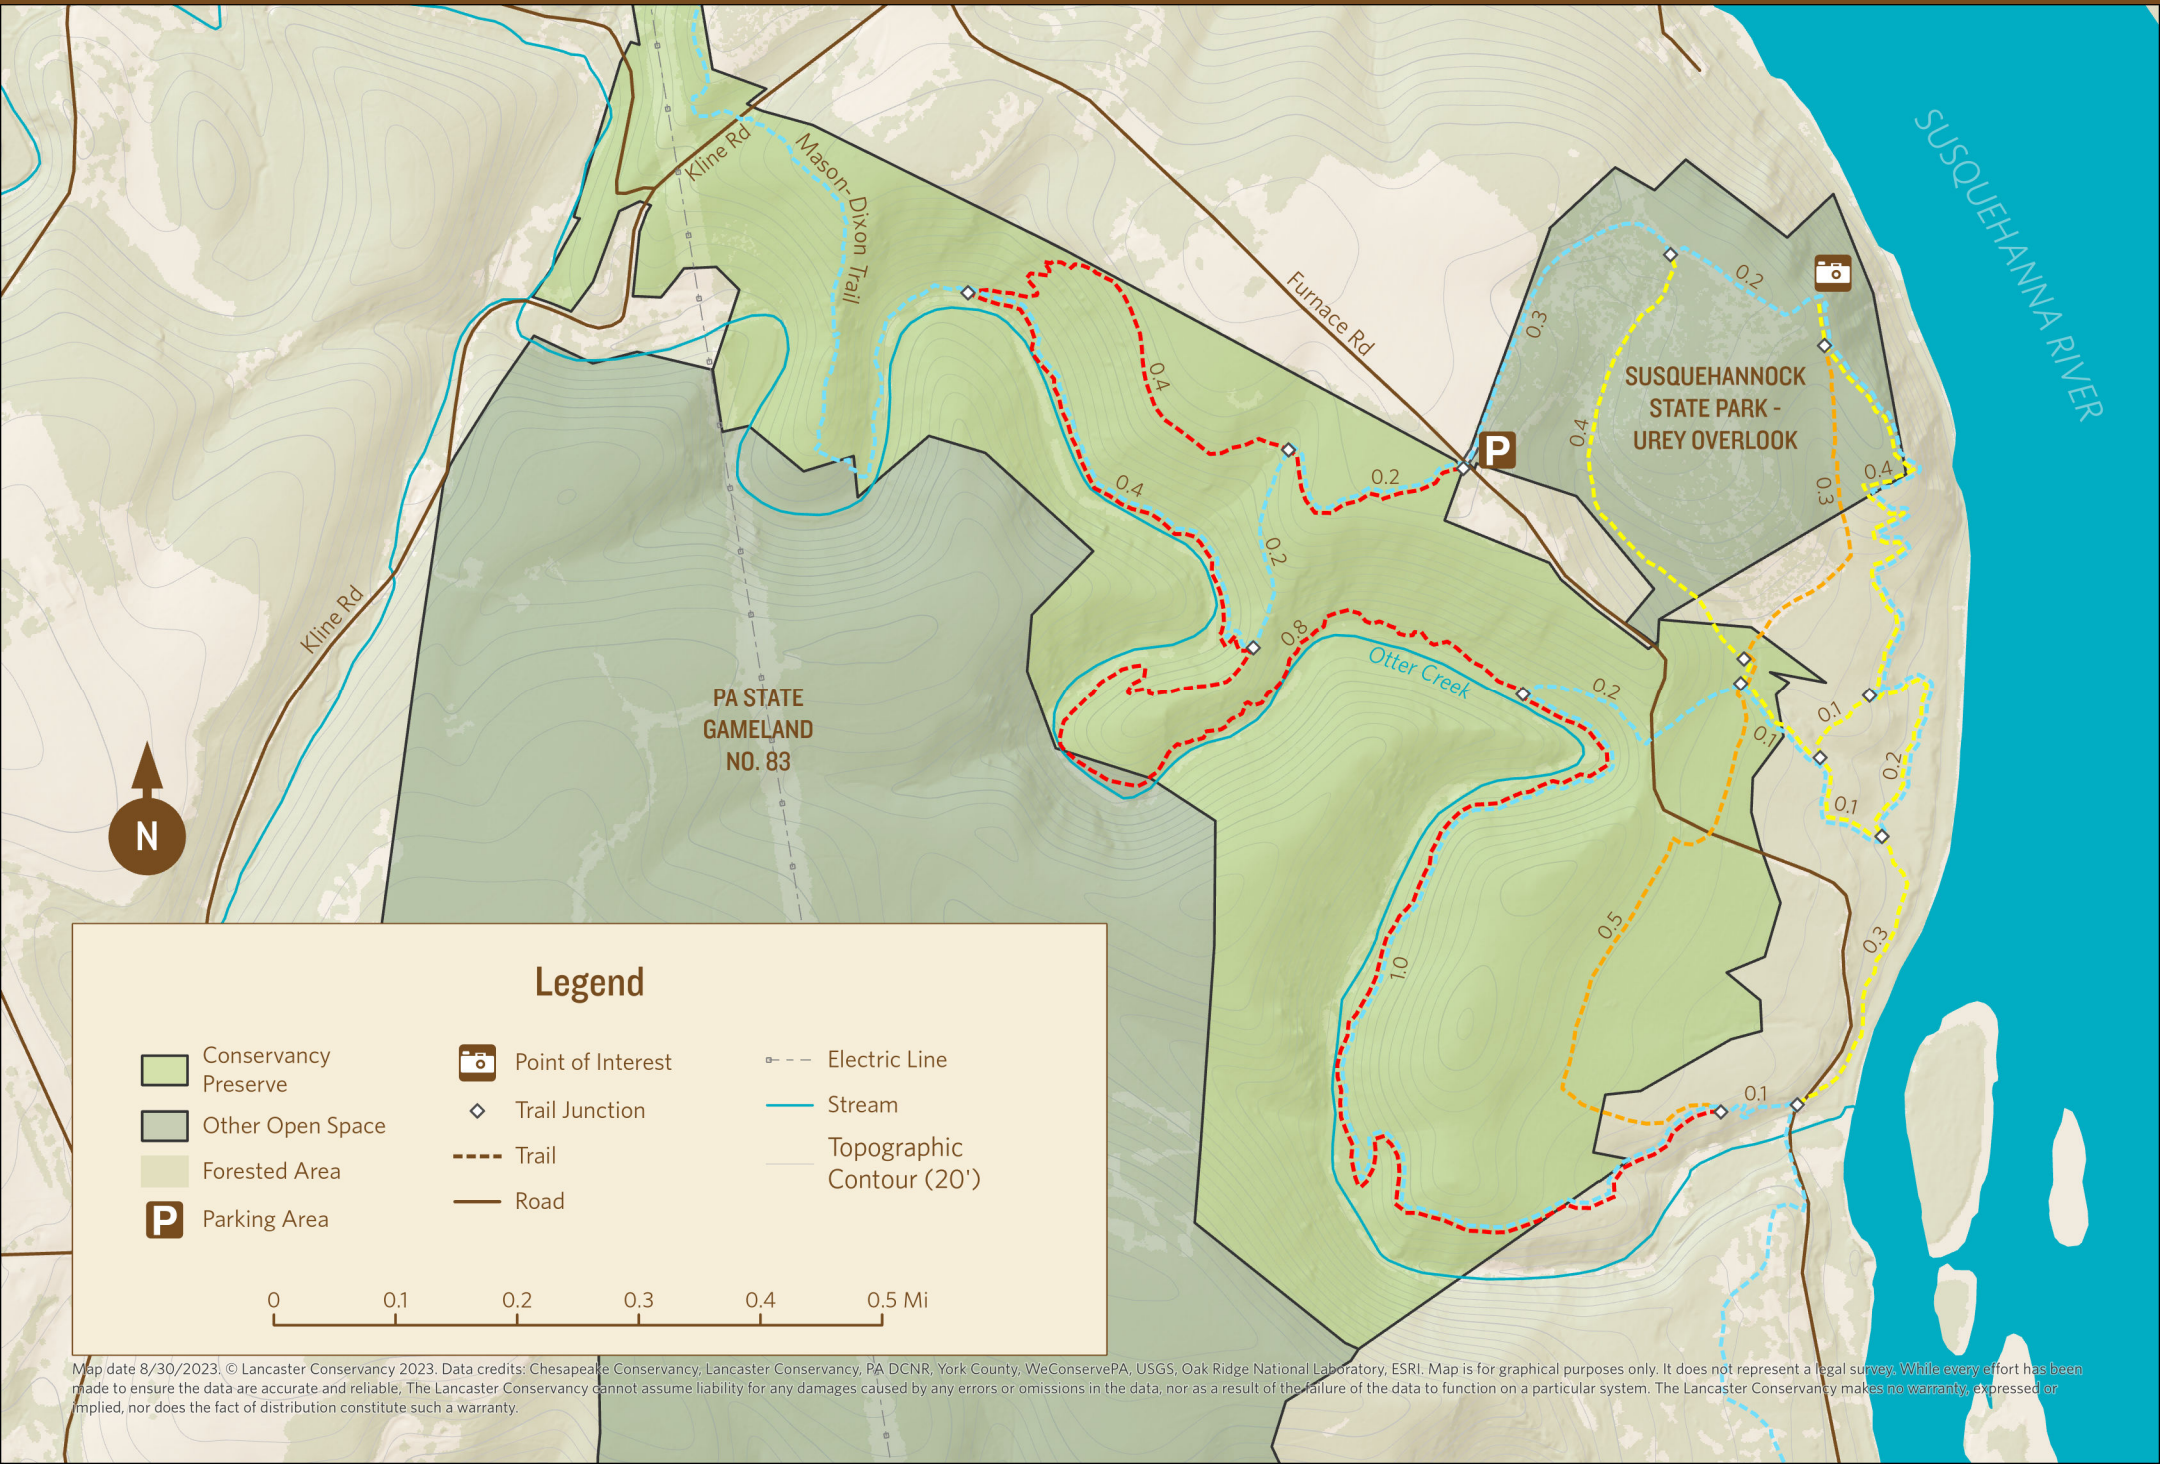

Otter Creek Nature Preserve Trail Map

Legend

- | | | |
|----------------------------------------------------------------------------------------------------------|-------------------------------------------------------------------------------------------------------|---------------------------------------------------------------------------------------------------------------|
|  Conservancy Preserve |  Point of Interest |  Electric Line |
|  Other Open Space |  Trail Junction |  Stream |
|  Forested Area |  Trail |  Topographic Contour (20') |
|  Parking Area |  Road | |

0 0.1 0.2 0.3 0.4 0.5 Mi